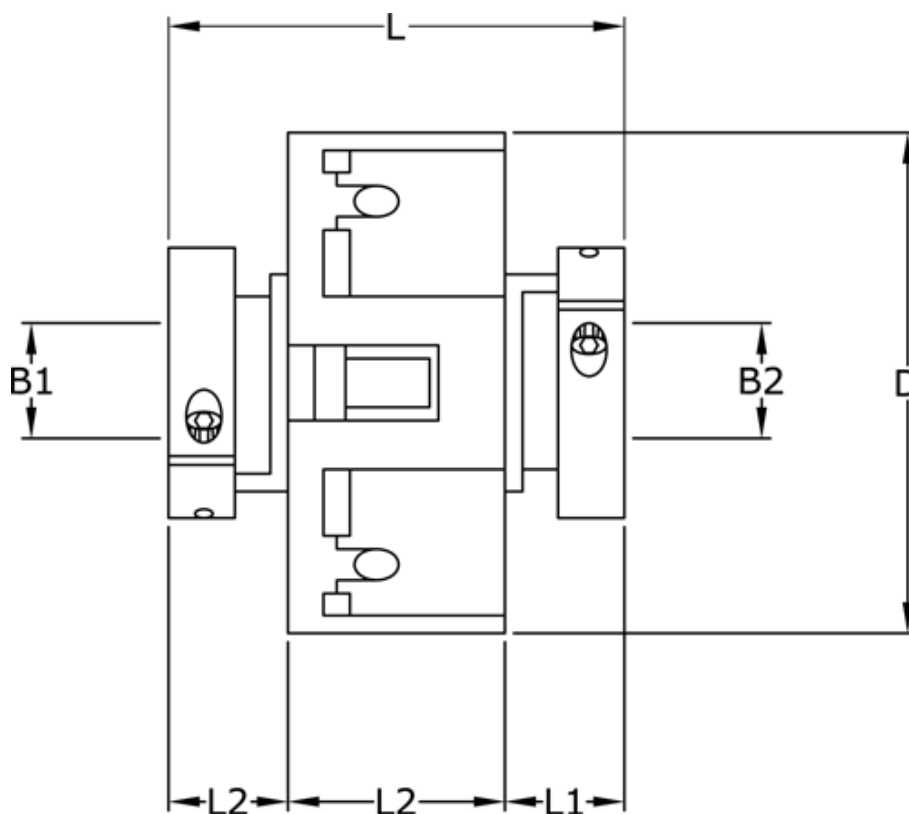

Article number: 3322205412232

Description: Uni-Lat Coupling size 205.41.22.32
clamp hub, bore 6/10 mm

Measures

B1	= 6
B2	= 10
D	= 41
L	= 38.1
L1	= 13.5
L2	= 11.2
Screw	= M4